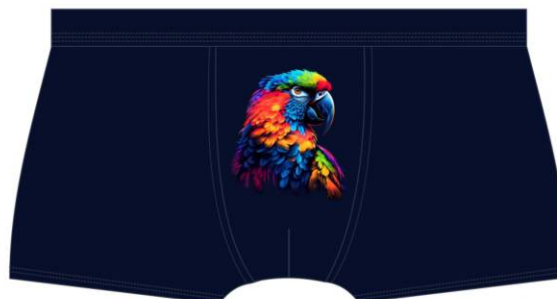

508/147  
navy blue

296/01  
graphite

SIZE: S-XXL

95% cotton  
5% elastane (LYCRA®)

507/34  
jeans

507/35  
graphite

507/36  
navy blue

507/33  
black

507

95% cotton  
5% elastane (LYCRA®)  
size: S-XXL

WHISKEY 3

280/228  
graphite/orange

KOALA

280/229  
navy blue

PIRATE

280/230  
jeans/yellow

PARROT

280/231  
navy blue

MOTORCYCLE

280/232  
midnight blue

composition/sklad:  
100% cotton  
100% bawełna

size/rozmiar:  
S-5XL

66

67