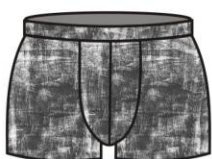

graphite melange

graphite

blue graphite

ecru melange

grey melange

black

composition/sklad:  
87% cotton  
8% polyester  
5% elastane (LYCRA®)

blue print

black print

jeans print

blue print

Boxers **220**  
S-XXL

Boxers **092**  
3XL-5XL

SLIP **221**  
S-XXL

SLIP **093**  
3XL-5XL

Boxers MINI **223**  
S-XXL