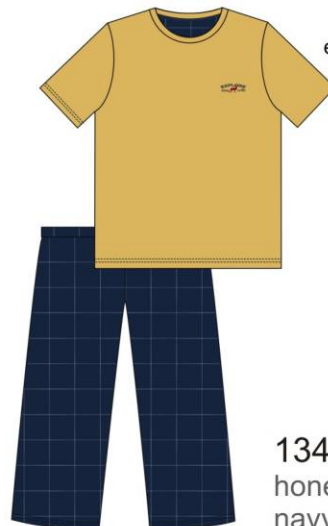

EXPLORE

embroidery

134/167
honey-coloured/
navy blue