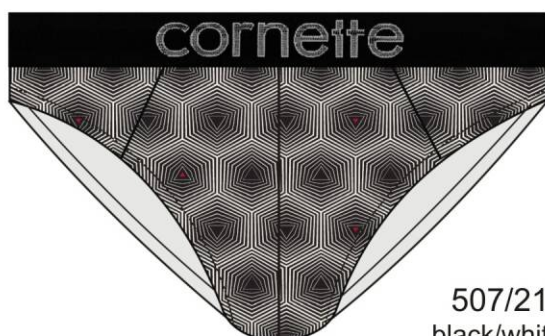

87% cotton  
8% polyester  
5% elastane (LYCRA®)

SIZE: S-XXL

95% cotton  
5% elastane (LYCRA®)

508

508/107  
black/white

508/108  
navy blue/yellow

508/109  
navy blue

508/110  
graphite/yellow

508/111  
jeans

508/112  
navy blue/orange

508/113  
black/grey

508/114  
black/white

SIZE: S-XXL

95% cotton  
5% elastane (LYCRA®)

507

507/19  
navy blue/green

507/20  
navy blue

507/21  
black/white

95% cotton  
5% elastane (LYCRA®)  
size: S-XXL