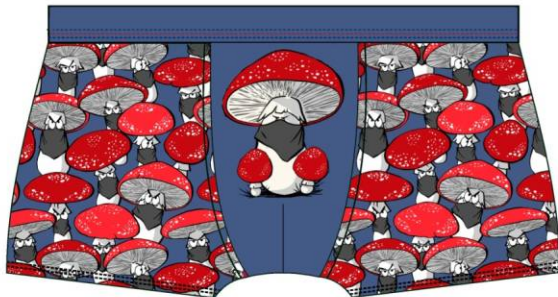

95% cotton
5% elastane (LYCRA®)
size: S-XXL

DRINK

280/185
jeans/orange

DUCK

280/186
turquoise/yellow

MUSHROOM

280/187
navy blue/red

PORTO

280/188
navy blue/red

CRUNCH ME

280/189
grey/brown

FOX

280/190
marine/orange

BEER

280/191
grey/red