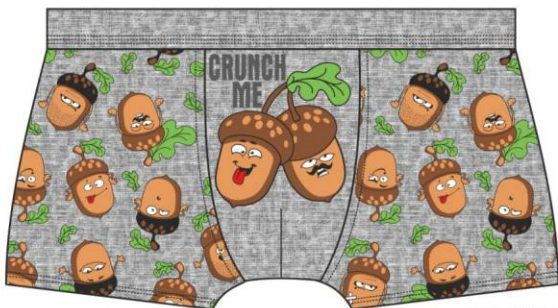

95% cotton
5% elastane (LYCRA®)
size: S-XXL

DRINK

280/185
jeans/orange

DUCK

280/186
turquoise/yellow

MUSHROOM

280/187
navy blue/red

PORTO

280/188
navy blue/red

CRUNCH ME

280/189
grey/brown

FOX

280/190
marine/orange

BEER

280/191
grey/red