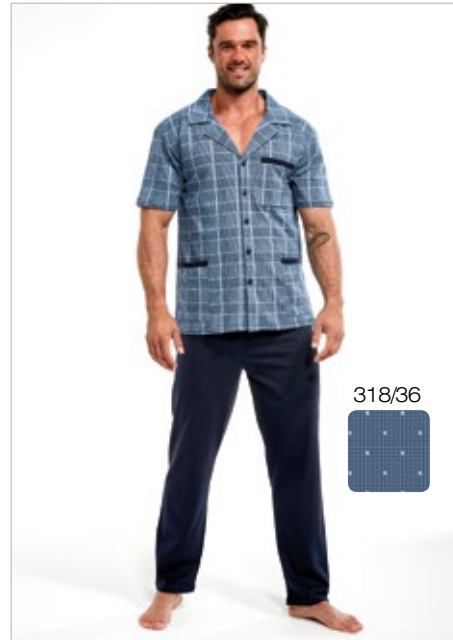

SIZE: **S-5XL**
COMPOSITION:
COTTON 100%

139/06