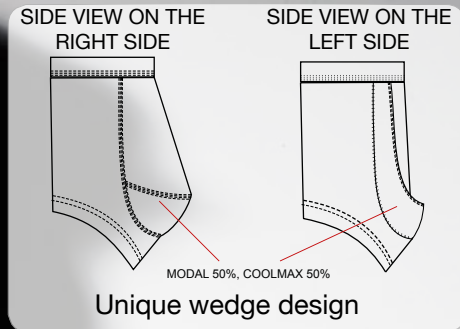

904/41

SIZE: **S-2XL**
COMPOSITION:
COTTON 95%
ELASTANE LYCRA® 5%

PRIME

REAL MEN
corneite®

101/04

SIZE: **S-2XL** COLOURS: **NAVY BLUE**
COMPOSITION:
MODAL 95%
ELASTANE LYCRA® 5%

100/03

SIZE: **S-2XL** COLOURS: **TURQUOISE**
COMPOSITION:
MODAL 95%
ELASTANE LYCRA® 5%