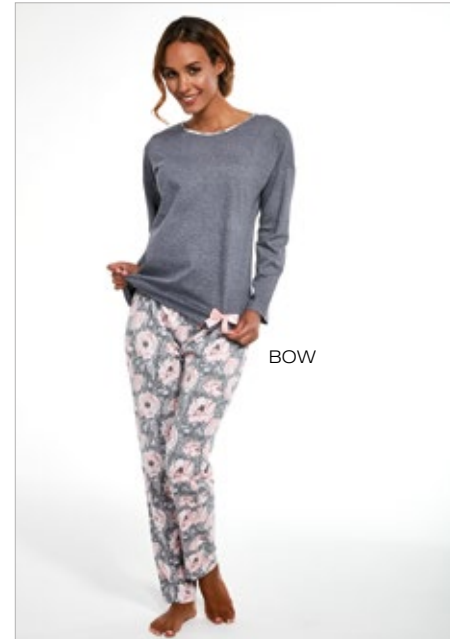

SIZE: **S-2XL** COLOURS: **GRAPHITE/PINK/
GREY**
COMPOSITION:
COTTON 100%

BEAUTY 655/226