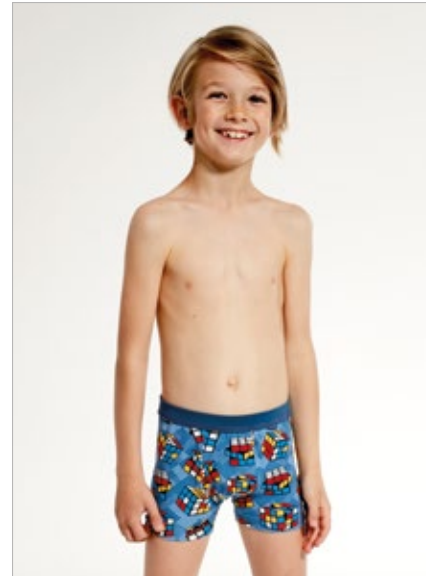

CUBE 701/85 | 700/85

SIZE 701 KIDS:
86/92 | 98/104 | 110/116 | 122/128
SIZE 700 YOUNG:
134/140 | 146/152 | 158/164
COMPOSITION:
COTTON 95% / ELASTANE LYCRA® 5%
COLOURS: JEANS/RED