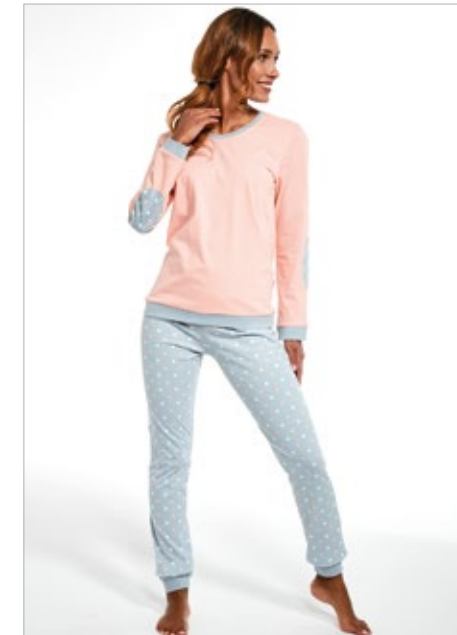

SIZE: **S-2XL** COLOURS: **TURQUOISE/NAVY BLUE**
COMPOSITION: **COTTON 100%**

MEGGIE 634/60

SIZE: **S-2XL**
COMPOSITION: **COTTON 100%**
COLOURS: **PINK/GREY**