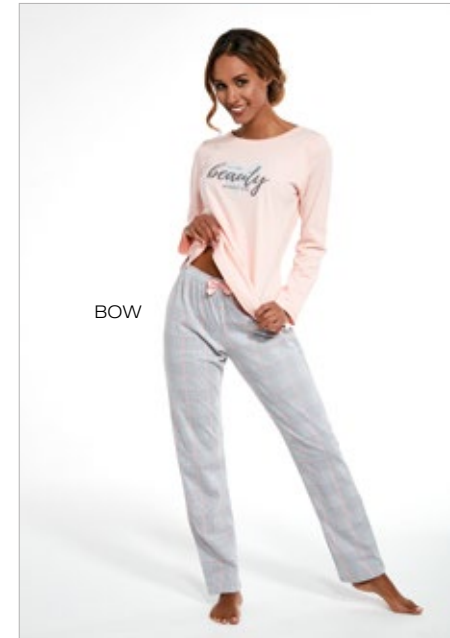

SIZE: **S-2XL** COLOURS: **PINK/GREY**
COMPOSITION:
COTTON 100%

EASTER 147/222