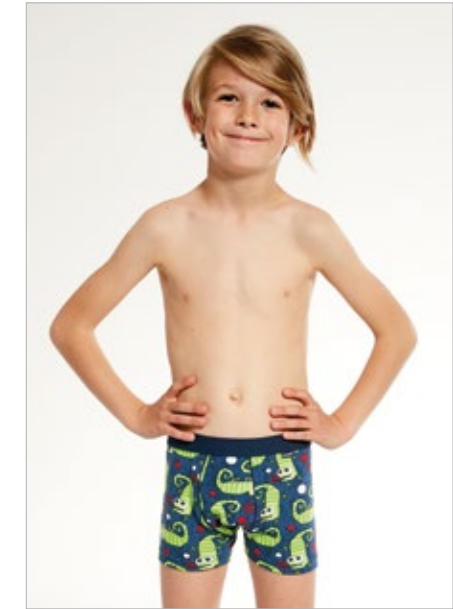

CHAMELEON 2 701/84 | 700/84

SIZE 701 KIDS:
86/92 | 98/104 | 110/116 | 122/128
SIZE 700 YOUNG:
134/140 | 146/152 | 158/164
COMPOSITION:
COTTON 95% / ELASTANE LYCRA® 5%
COLOURS: NAVY BLUE/GREEN/RED