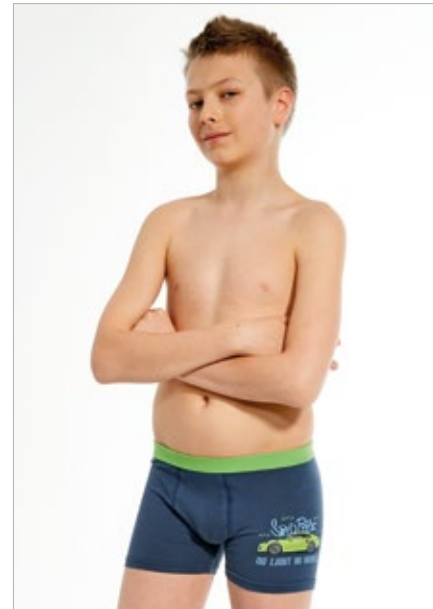

SIZE **701** KIDS:
86/92 | 98/104 | 110/116 | 122/128
SIZE **700** YOUNG:
134/140 | 146/152 | 158/164
COMPOSITION: **COTTON 100%**
COLOURS: **JEANS**