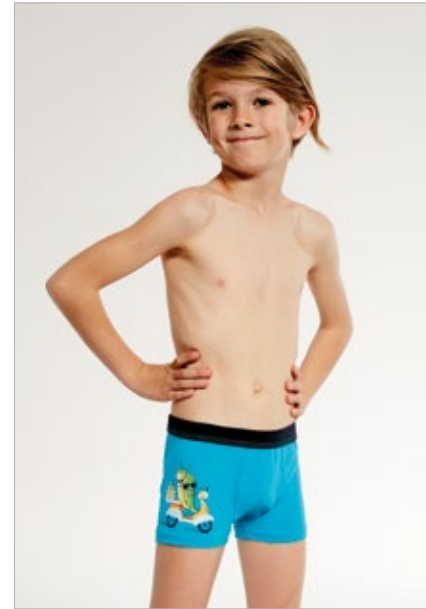

PEPPERONI 701/73

SIZE 701 KIDS:
86/92 | 98/104 | 110/116 | 122/128
COMPOSITION:
COTTON 95% / ELASTANE LYCRA® 5%
COLOURS: TURQUOISE