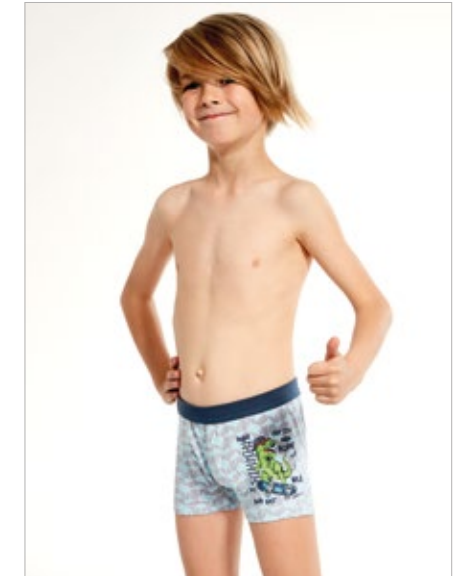

DINOSAUR 701/80

SIZE 701 KIDS:
86/92 | 98/104 | 110/116 | 122/128
COMPOSITION:
COTTON 95% / ELASTANE LYCRA® 5%
COLOURS: JEANS/TURQUOISE