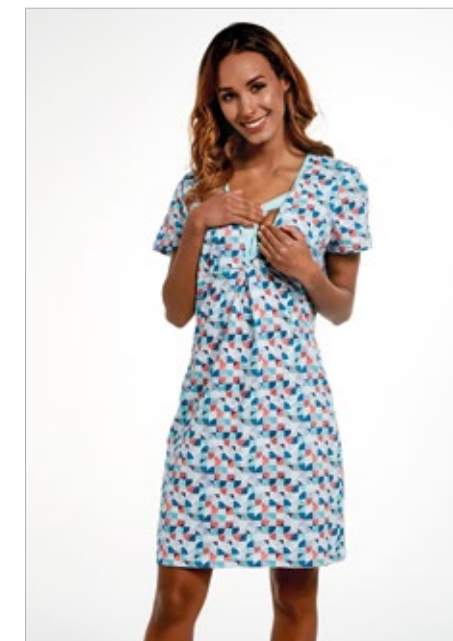

SIZE: **S-2XL**
COMPOSITION: **COTTON 100%**
COLOURS: **PINK/JEANS**

BESS 693/238

SIZE: **S-2XL** COLOURS: **PINK/TURQUOISE**
COMPOSITION:
COTTON 100%