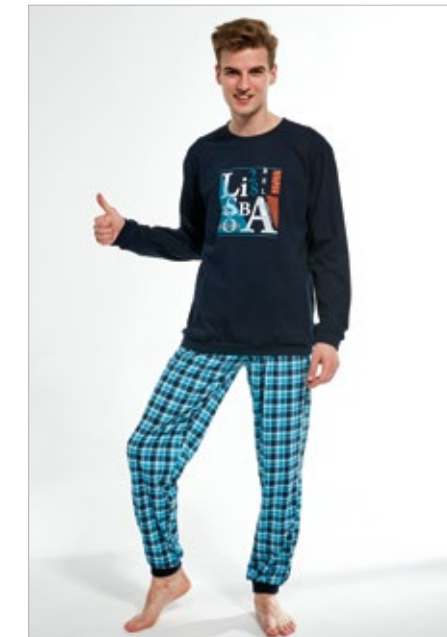

LISBOA 967/36

SIZE:
XS/164, S/170,
M/176, L/182, L/188
COMPOSITION: **COTTON 100%**

COLOURS: **NAVY BLUE/**
TURQUOISE

YOUNG MEN PAJAMAS