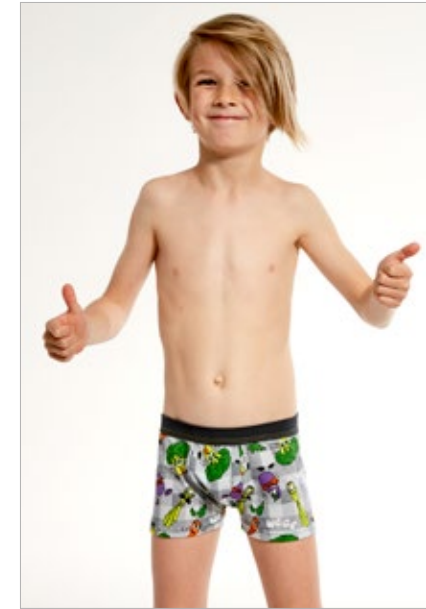

WEGE 701/74

SIZE 701 KIDS:
86/92 | 98/104 | 110/116 | 122/128
COMPOSITION:
COTTON 95% / ELASTANE LYCRA® 5%
COLOURS: GREY/GREEN