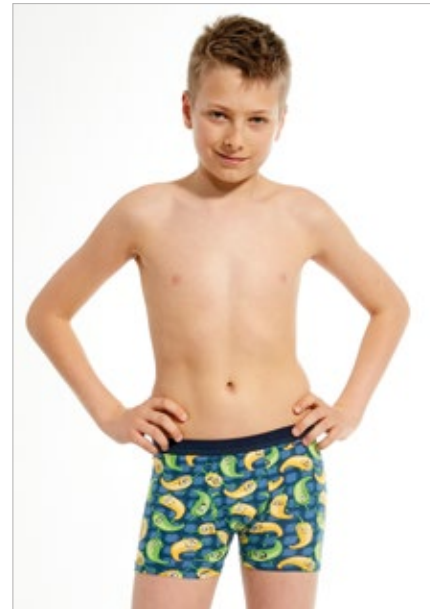

SIZE **701** KIDS:
86/92 | 98/104 | 110/116 | 122/128
SIZE **700** YOUNG:
134/140 | 146/152 | 158/164
COMPOSITION:
COTTON 95% / ELASTANE LYCRA® 5%
COLOURS: **JEANS/YELLOW/GREEN**