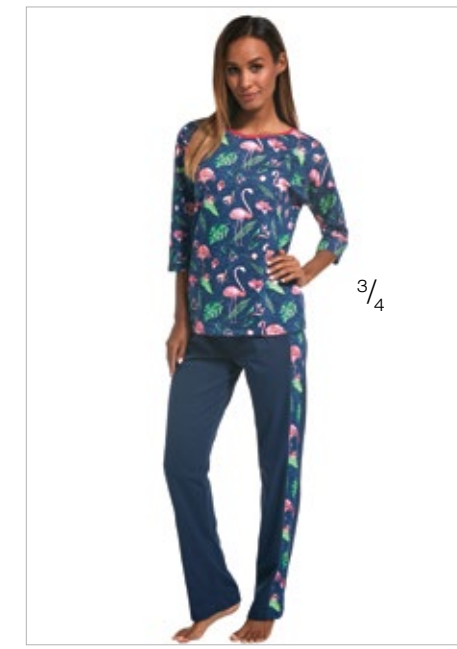

FLOWERS 5 641/198

3/4

SIZE: **S-2XL** COLOURS: **ECRU/PINK/
GREY**
COMPOSITION:
COTTON 100%

FLAMINGO 4 159/202

SIZE: **S-2XL** COLOURS: **MELANGE/NAVY BLUE/
PINK**
COMPOSITION:
COTTON 100%

FLAMINGO 182/199