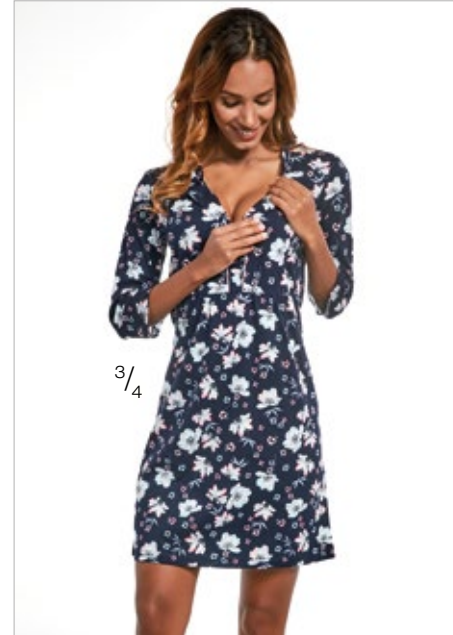

MICHELLE 2 399/242

SIZE: **S-5XL**
COMPOSITION: **COTTON 100%**
COLOURS: **NAVY BLUE**